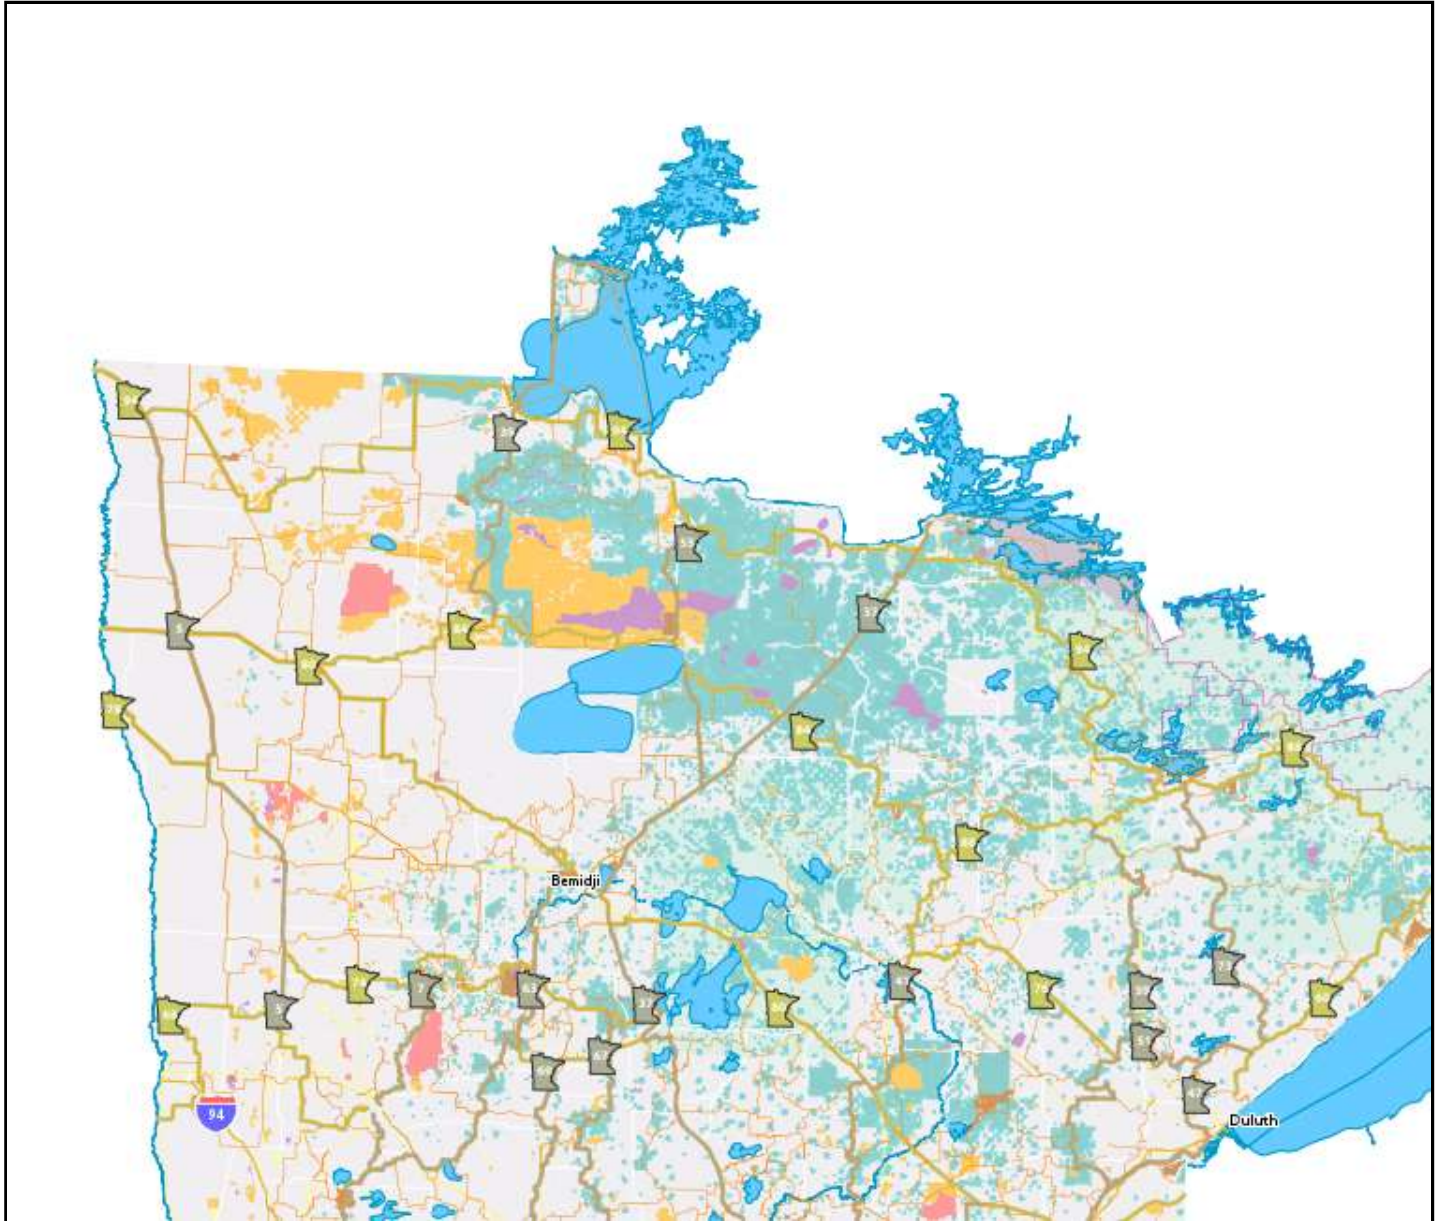

Interactive Snowmobile Trails

-  Snowmobile Trail
-  MnUSA Corridor (EW)
-  MnUSA Corridor (NS)

Map Parameters (UTM Zone 15, NAD83)

minx: 160819.819547 maxx: 635925.037953

miny: 5148796.403085 maxy: 5555045.792737

Stud Restrictions: *This map does not highlight trails with stud restrictions. A snowmobile with studs (metal traction devices) may not operate on a paved public trail unless exempted by the state or local unit of government that operates that trail. On some sections of the affected paved trails, alternate routes open to all snowmobiles have been provided. For the most up-to-date information, call the local trail contact. For more information on state trails with restrictions go to <http://www.mndnr.gov/snowmobiling/pavedtrails.html>.*