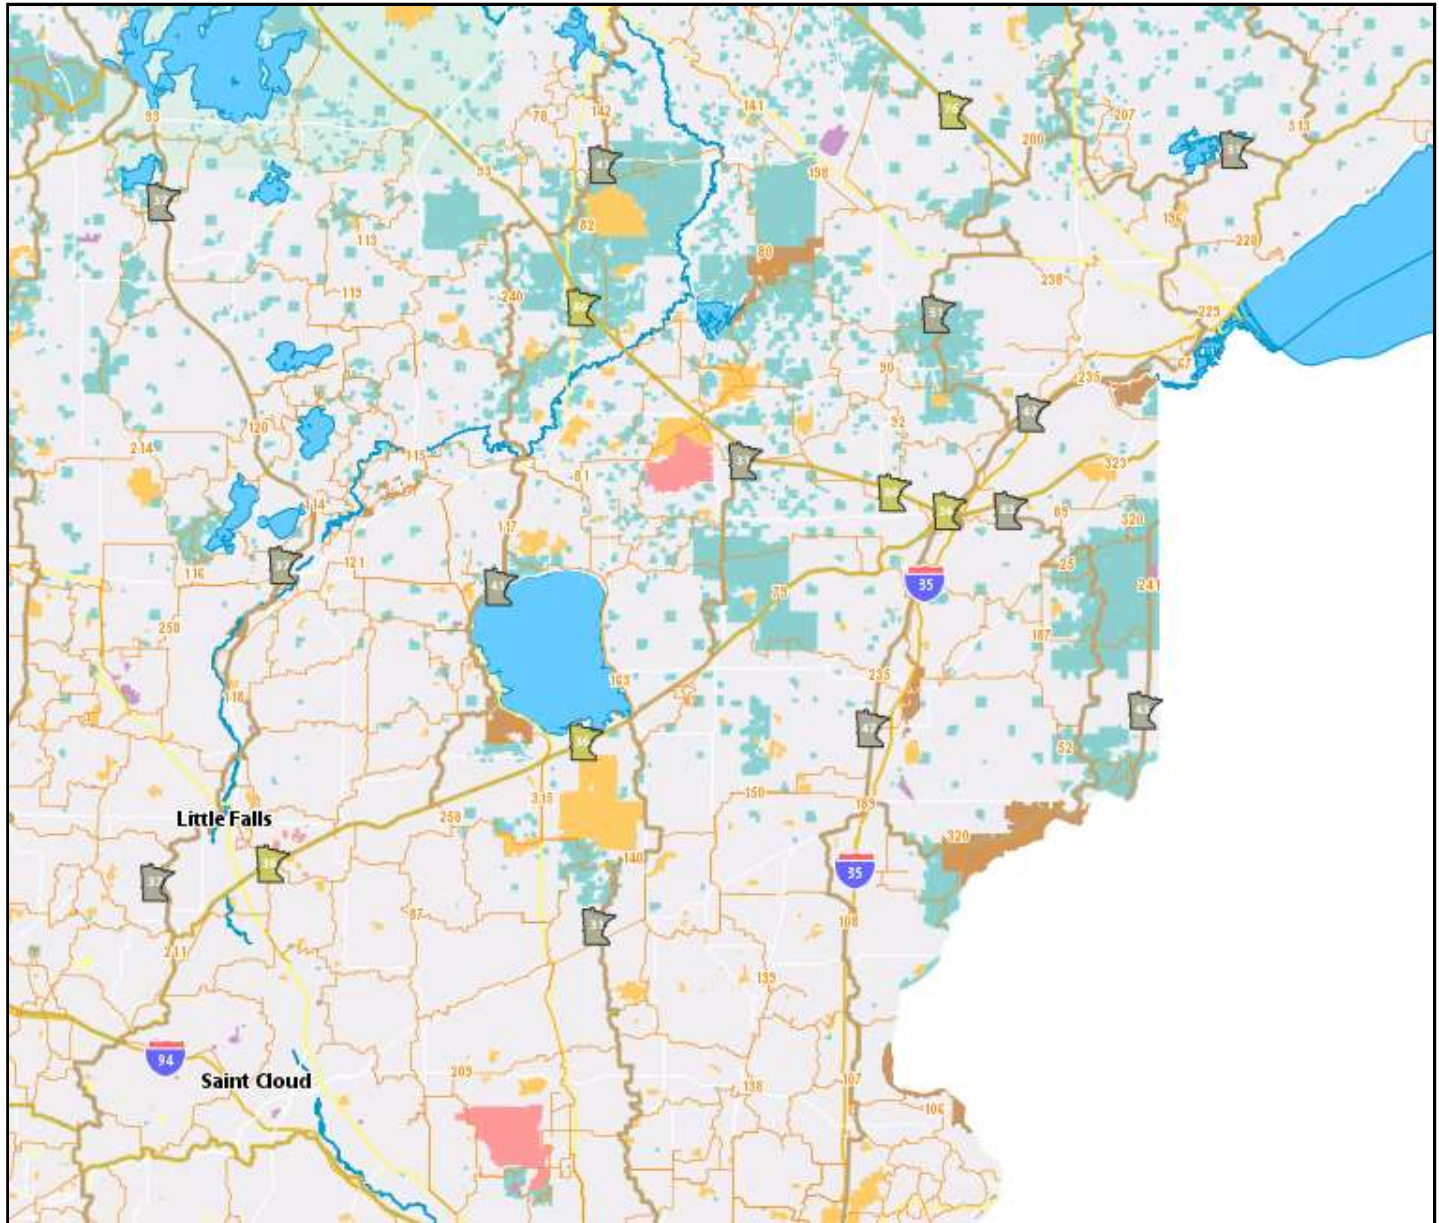

Interactive Snowmobile Trails

-  Snowmobile Trail
-  MnUSA Corridor (EW)
-  MnUSA Corridor (NS)

Map Parameters (UTM Zone 15, NAD83)
 minx: 357406.148951 maxx: 601217.446446
 miny: 5023320.236402 maxy: 5231796.563246

Stud Restrictions: *This map does not highlight trails with stud restrictions. A snowmobile with studs (metal traction devices) may not operate on a paved public trail unless exempted by the state or local unit of government that operates that trail. On some sections of the affected paved trails, alternate routes open to all snowmobiles have been provided. For the most up-to-date information, call the local trail contact. For more information on state trails with restrictions go to <http://www.mndnr.gov/snowmobiling/pavedtrails.html>.*