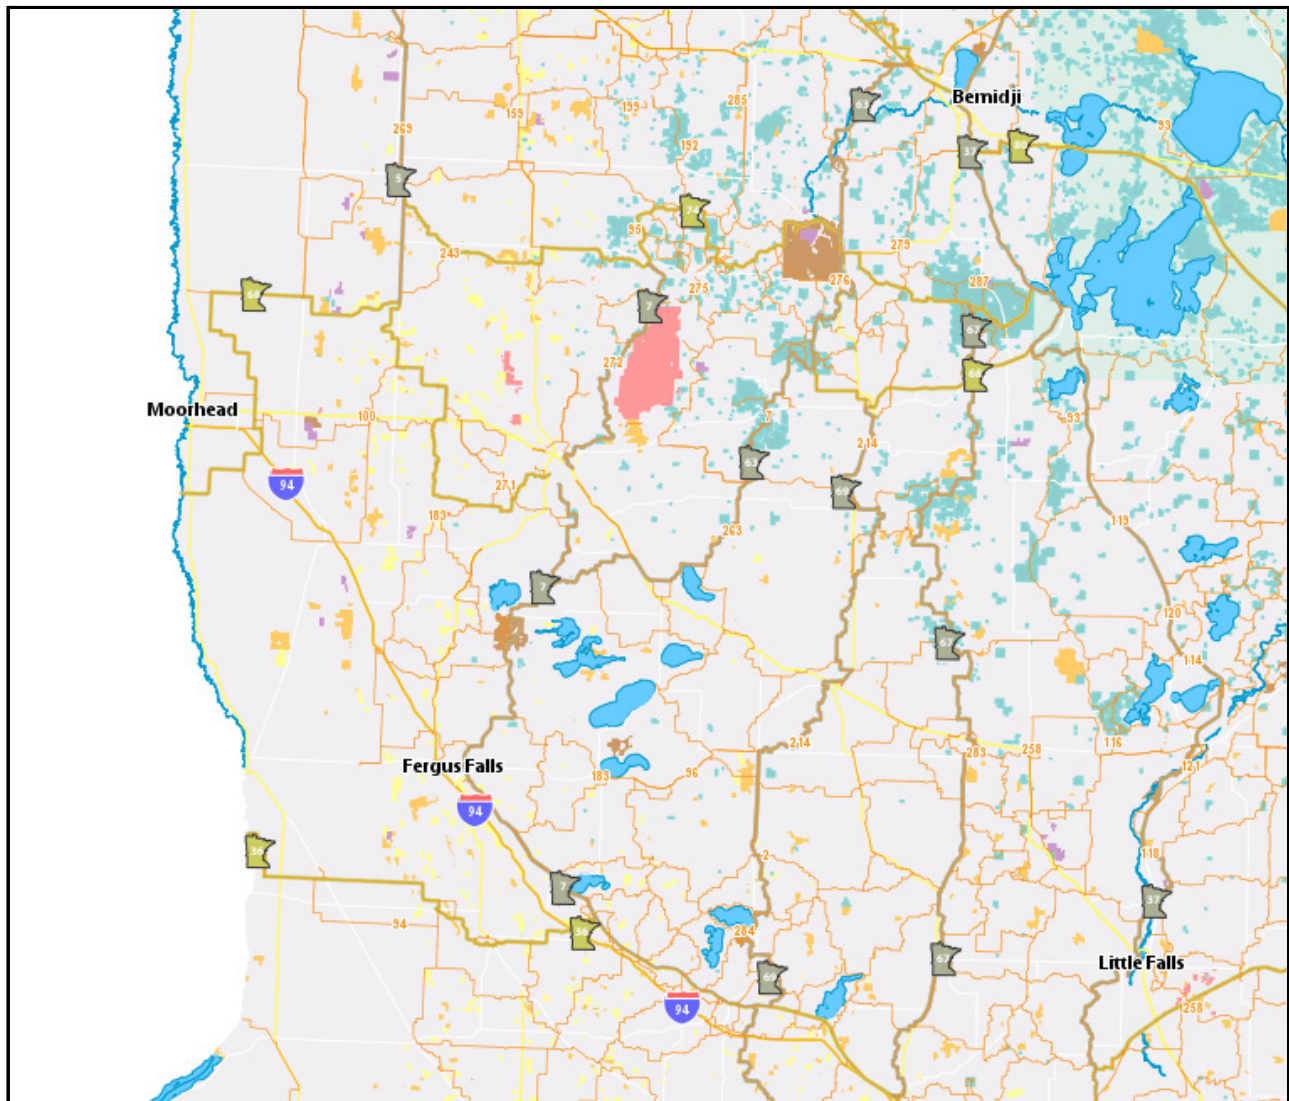

## Interactive Snowmobile Trails

- Snowmobile Trail
- MnUSA Corridor (EW)
- MnUSA Corridor (NS)

**Map Parameters** (UTM Zone 15, NAD83)  
 minx: 178124.572075 maxx: 422119.675252  
 miny: 5066188.041775 maxy: 5274821.535796

**Stud Restrictions:** *This map does not highlight trails with stud restrictions. A snowmobile with studs (metal traction devices) may not operate on a paved public trail unless exempted by the state or local unit of government that operates that trail. On some sections of the affected paved trails, alternate routes open to all snowmobiles have been provided. For the most up-to-date information, call the local trail contact. For more information on state trails with restrictions go to <http://www.mndnr.gov/snowmobiling/pavedtrails.html>.*