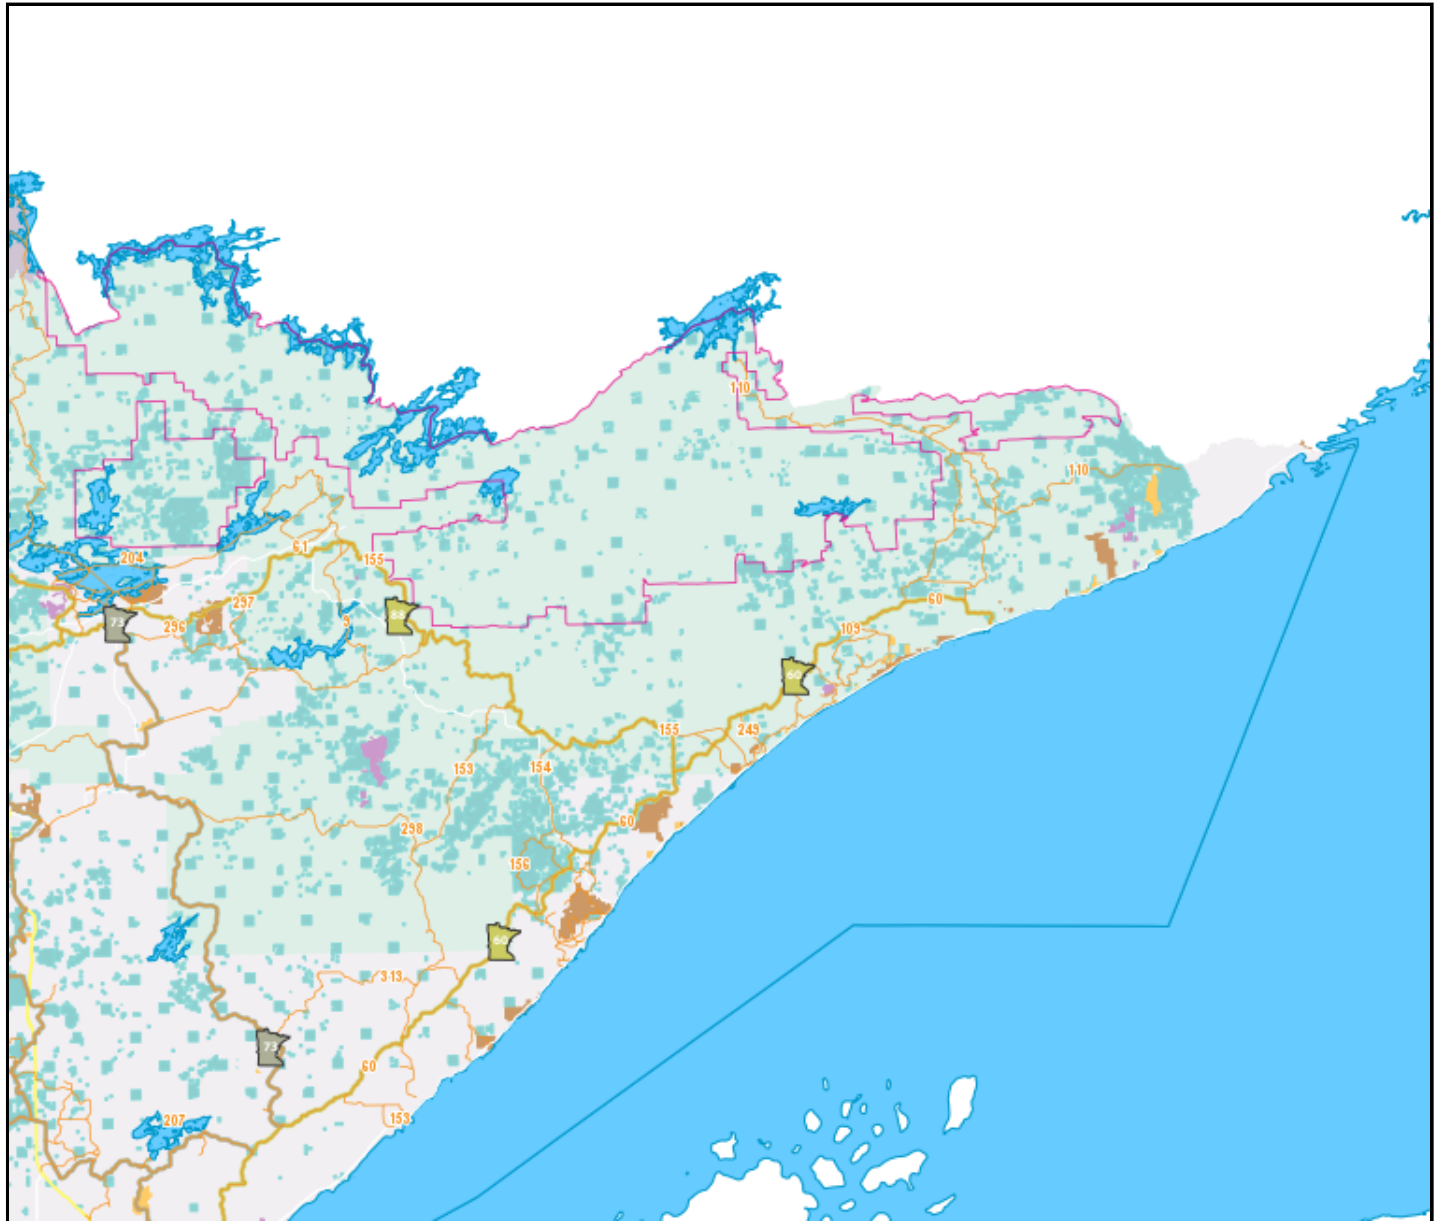

Interactive Snowmobile Trails

-  Snowmobile Trail
-  MnUSA Corridor (EW)
-  MnUSA Corridor (NS)

Map Parameters (UTM Zone 15, NAD83)
 minx: 535653.490255 maxx: 773673.332371
 miny: 5192920.837668 maxy: 5396445.050492

Stud Restrictions: *This map does not highlight trails with stud restrictions. A snowmobile with studs (metal traction devices) may not operate on a paved public trail unless exempted by the state or local unit of government that operates that trail. On some sections of the affected paved trails, alternate routes open to all snowmobiles have been provided. For the most up-to-date information, call the local trail contact. For more information on state trails with restrictions go to <http://www.mndnr.gov/snowmobiling/pavedtrails.html>.*